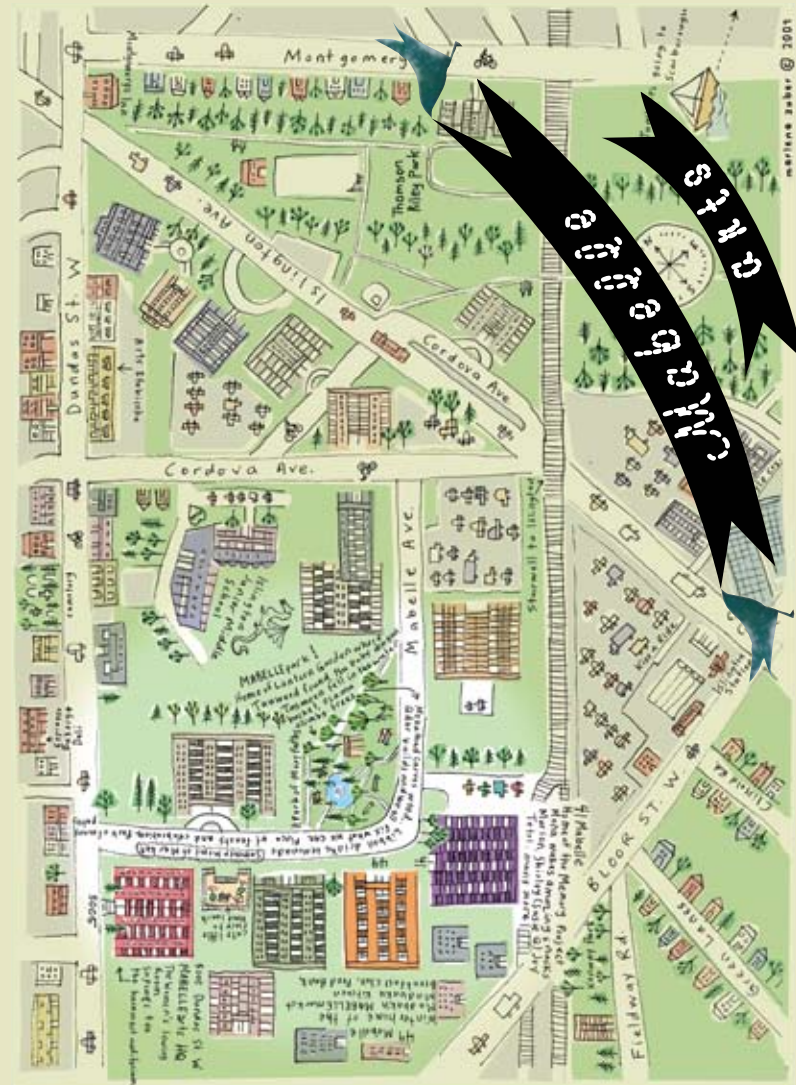

MABELLEarts brings together people of all ages, backgrounds and abilities to make art, tell stories and creatively transform the place that is Mabelle – a Toronto Community Housing complex in Etobicoke.